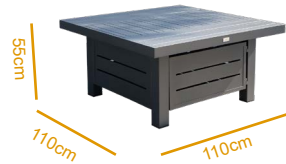

HAMILTON Storage Table
OS105419-2A
W110xD110xH55
Loading: 324PCS/40HQ