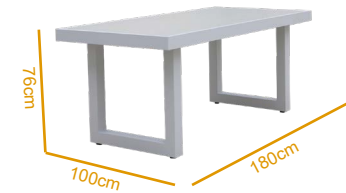

CATANIA Dining Table
OS105492A-180x100x76
W180xD100xH76cm
Loading: 217PCS/40HQ