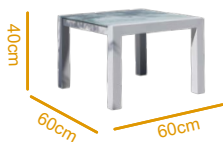

03502356001

Lounge Set

DRESDEN Alum Rattan Single Sofa
 OS209203S-1
 W86xD80xH63cm
 Loading: 194PCS/40HQ

DRESDEN Alum Rattan Left/Right Sofa
 OS209203D-2
 W148xD80xH63cm
 Loading: 102PCS/40FT

DRESDEN Alum Rattan Corner Sofa
 OS209203C
 W80xD80xH63cm
 Loading: 63PCS/40FT

DRESDEN Dining Chair
 OS209202
 W61xD63xH87cm
 Loading: 606PCS/40HQ

DRESDEN Alum Rattan Double Sofa-KD
 OS209203D-1
 W156xD80xH63cm
 Loading: 101PCS/40HQ

DRESDEN Alum Rattan 3Seater Sofa-KD
 OS209203B-1
 W226xD80xH63cm
 Loading: 76PCS/40HQ

CATANIA Dining Table
 OS105492A-180x100x76
 W180xD100xH76cm
 Loading: 217PCS/40HQ

DRESDEN Alum Table
 OS105079
 W60xD60xH40cm
 Loading: 1181PCS/40HQ

DRESDEN Coffee Table
 OS105079-120x70xH40
 W120xD70xH40cm
 Loading: 756PCS/40HQ