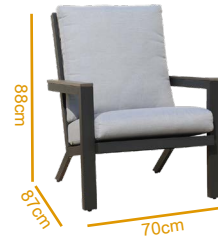

HAMI

HAMI Sofa 4PCS Set OS502056-4A
Loading: 52SETS/40HQ

09502056004

Lounge Set

HAMI Single Sofa
OS209447S-1
W70xD87xH88cm
Loading: 410PCS/40HQ

HAMI 3Seater Sofa
OS209447D-1
W191xD87xH88cm
Loading: 109PCS/40HQ

HAMI Coffee Table
OS105237-1
W120xD62xH40cm
Loading: 745PCS/40HQ

PIANO Coffee Table
OS105442-1
W80xD25xH45cm
Loading: 800PCS/40HQ