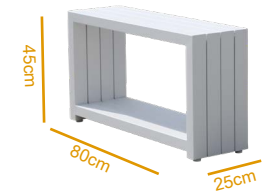

HAMI

HAMI Sofa 4PCS Set OS502056-4A
Loading: 52SETS/40HQ

09502056004

Lounge Set

HAMI Single Sofa
OS209447S-1
W70xD87xH88cm
Loading: 410PCS/40HQ

HAMI 3Seater Sofa
OS209447D-1
W191xD87xH88cm
Loading: 109PCS/40HQ

HAMI Coffee Table
OS105237-1
W120xD62xH40cm
Loading: 745PCS/40HQ

PIANO Coffee Table
OS105442-1
W80xD25xH45cm
Loading: 800PCS/40HQ