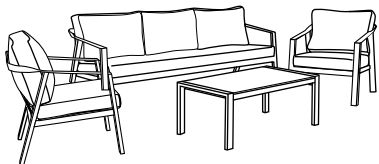

山頂玫瑰三人沙發四件套
ROSEHILL 3-Seater Sofa 4pcs