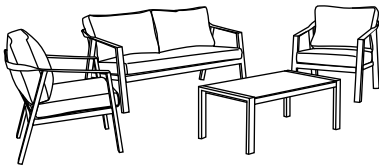

山頂玫瑰雙人沙發四件套
ROSEHILL 2-Seater Sofa 4pcs