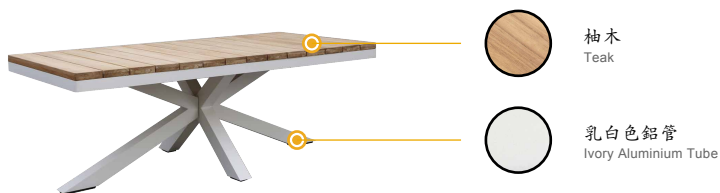


OSMEN
OUTDOOR LIVING

MI
米

MI

Collection

風格系列

這張餐臺底部由米字型架支撐，幾根粗厚的支架以榫卯結構交疊在一起，整個餐臺的配合沒用一顆螺絲，獨具匠心。

鋁制桌面的基礎上嵌上了柚木板，桌子更為厚實也更耐用，視覺上的粗獷又帶着精細與人性化，使用時手感也更柔滑。

This dining table is supported by a Mi(米) shaped frame, and several thick supports are overlapped by a mortise tenon structure. The whole dining table is unique without a screw.

The aluminum tabletop is inlaid with teak board, which makes the table thicker and more durable. It looks roughness but refined and humanized, and the feeling is softer when using.

MI

Available Materials

可選材質

MI

Measurements

尺寸

Optional Combination

可選搭配

米多了餐椅
MIDURA

喬利艾德蒙布椅
JOLIE EDMUND