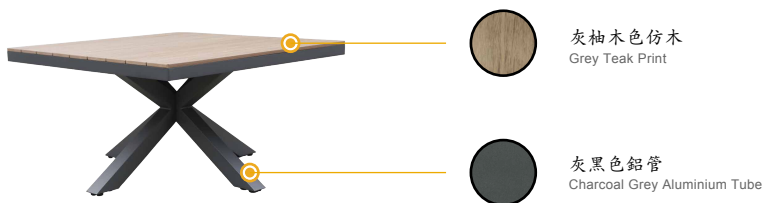


OSMEN
OUTDOOR LIVING

MI
米

MI

Collection

風格系列

這張餐臺底部由米字型架支撐，幾根粗厚的支架以榫卯結構交疊在一起，整個餐臺的配合沒用一顆螺絲，獨具匠心。

鋁制桌面的基礎上嵌上了柚木板，桌子更為厚實也更耐用，視覺上的粗獷又帶着精細與人性化，使用時手感也更柔滑。

This dining table is supported by a Mi(米) shaped frame, and several thick supports are overlapped by a mortise tenon structure. The whole dining table is unique without a screw.

The aluminum tabletop is inlaid with teak board, which makes the table thicker and more durable. It looks roughness but refined and humanized, and the feeling is softer when using.

MI

Available Materials

可選材質

MI

Measurements

尺寸

Optional Combination

可選搭配

米多了餐椅
MIDURA

喬利艾德蒙布椅
JOLIE EDMUND