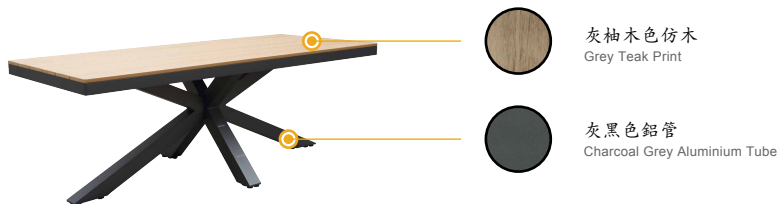


OSMEN
OUTDOOR LIVING

MI
米

MI

Collection

風格系列

這張餐臺底部由米字型架支撐，幾根粗厚的支架以榫卯結構交疊在一起，整個餐臺的配合沒用一顆螺絲，獨具匠心。

鋁制桌面的基礎上嵌上了柚木板，桌子更為厚實也更耐用，視覺上的粗獷又帶着精細與人性化，使用時手感也更柔滑。

This dining table is supported by a Mi(米) shaped frame, and several thick supports are overlapped by a mortise tenon structure. The whole dining table is unique without a screw.

The aluminum tabletop is inlaid with teak board, which makes the table thicker and more durable. It looks roughness but refined and humanized, and the feeling is softer when using.

MI

Available Materials

可選材質

MI

Measurements

尺寸

Optional Combination

可選搭配

米多了餐椅
MIDURA

喬利艾德蒙布椅
JOLIE EDMUND