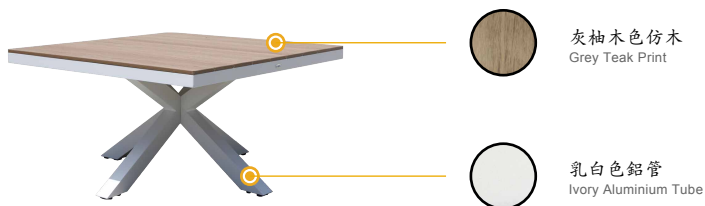


OSMEN
OUTDOOR LIVING

MI
米

MI

Collection

風格系列

這張餐臺底部由米字型架支撐，幾根粗厚的支架以榫卯結構交疊在一起，整個餐臺的配合沒用一顆螺絲，獨具匠心。

鋁制桌面的基礎上嵌上了柚木板，桌子更為厚實也更耐用，視覺上的粗獷又帶着精細與人性化，使用時手感也更柔滑。

This dining table is supported by a Mi(米) shaped frame, and several thick supports are overlapped by a mortise tenon structure. The whole dining table is unique without a screw.

The aluminum tabletop is inlaid with teak board, which makes the table thicker and more durable. It looks roughness but refined and humanized, and the feeling is softer when using.

MI

Available Materials

可選材質

MI

Measurements

尺寸

Optional Combination

可選搭配

米多了餐椅
MIDURA

喬利艾德蒙布椅
JOLIE EDMUND