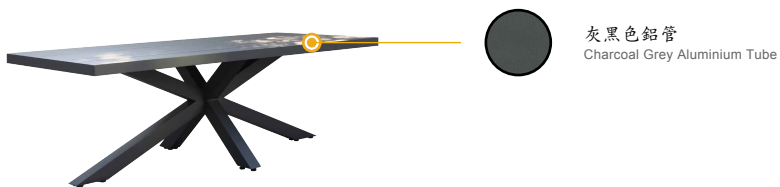

MI

Available Materials

可選材質