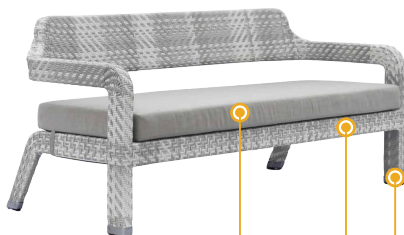

Lounge Set

托斯塔納·沙發套裝

Agora 亞克力布
Agora Acrylic Fabric

PE 扁藤
PE Flat Rattan

內包鋁管
Aluminium Tube Inside

鋼化玻璃
Tempered Glass